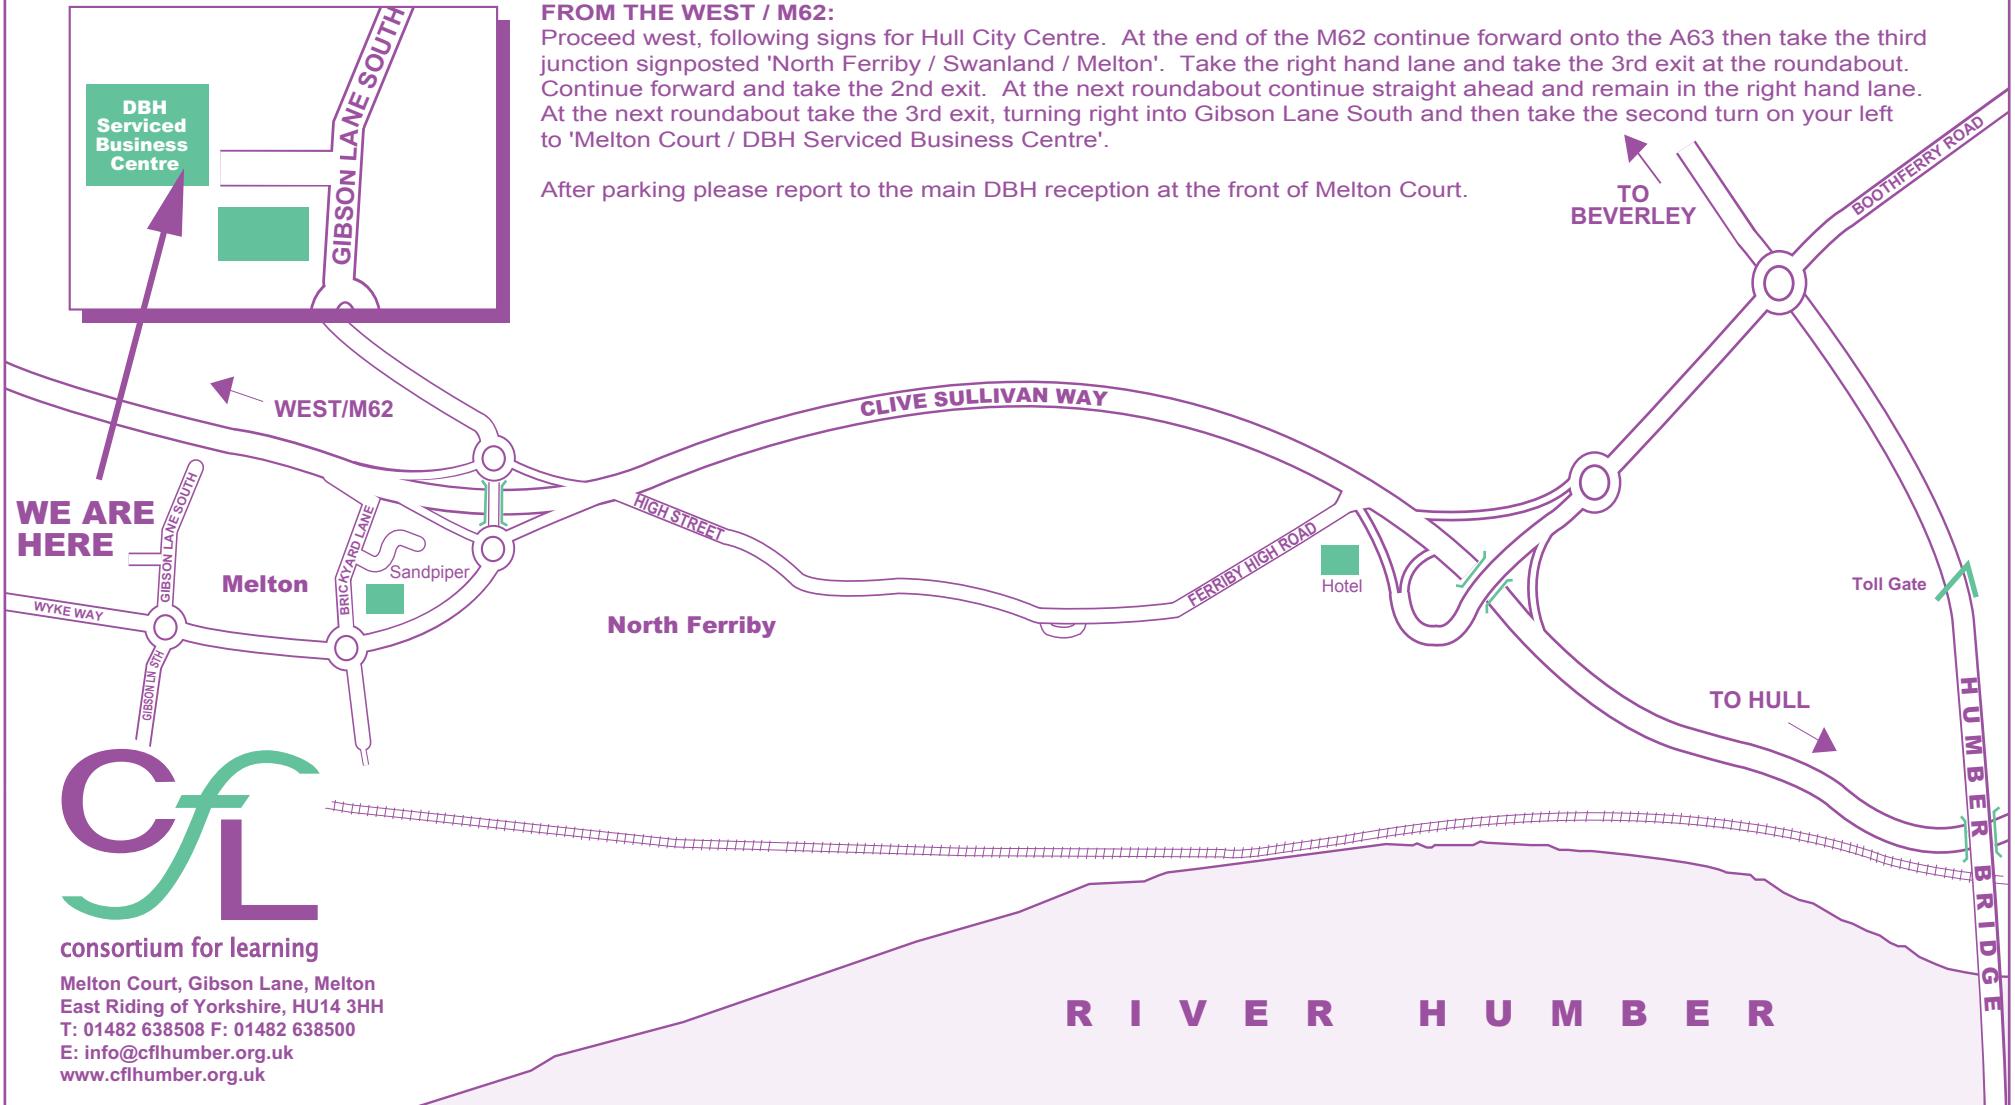

FROM THE HUMBER BRIDGE:

After the toll gate proceed to the roundabout and turn left. At the next roundabout take the 2nd exit signposted M62/Leeds and remain in the right hand lane. Continue forward and join the A63. Follow directions from the East/Hull City Centre above

FROM THE WEST / M62:

Proceed west, following signs for Hull City Centre. At the end of the M62 continue forward onto the A63 then take the third junction signposted 'North Ferriby / Swanland / Melton'. Take the right hand lane and take the 3rd exit at the roundabout. Continue forward and take the 2nd exit. At the next roundabout continue straight ahead and remain in the right hand lane. At the next roundabout take the 3rd exit, turning right into Gibson Lane South and then take the second turn on your left to 'Melton Court / DBH Serviced Business Centre'.

After parking please report to the main DBH reception at the front of Melton Court.

consortium for learning

Melton Court, Gibson Lane, Melton
East Riding of Yorkshire, HU14 3HH
T: 01482 638508 F: 01482 638500
E: info@cflhumber.org.uk
www.cflhumber.org.uk